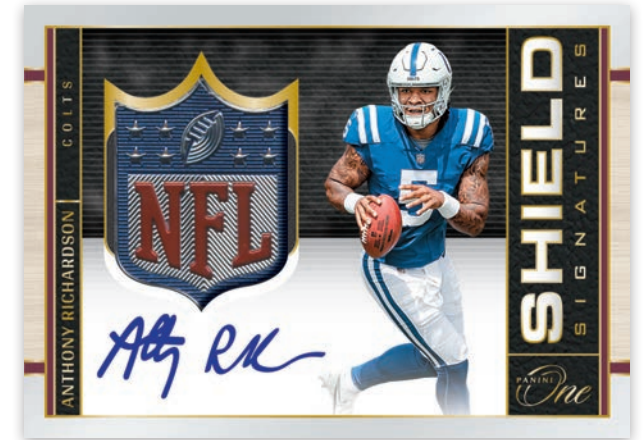

Card images are solely for the purpose of design display.

ROOKIE PATCH AUTOGRAPHS BLACK

Card images are solely for the purpose of design display.

QUAD PATCH AUTOGRAPHS BRONZE

Card images are solely for the purpose of design display.

ONE FOR ALL AUTOGRAPHS GOLD VINYL

Panini One delivers an absolutely stunning array of hard-signed memorabilia masterpieces from the NFL's hottest rookies, biggest superstars and greatest legends — one jaw-dropper at a time.

Card images are solely for the purpose of design display.

TIMELESS MOMENTS

Card images are solely for the purpose of design display.

THE ONEDERS GREEN

Card images are solely for the purpose of design display.