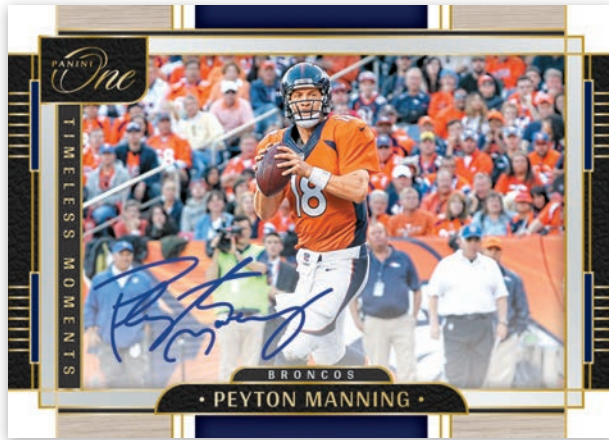

Card images are solely for the purpose of design display.

ROOKIE PATCH AUTOGRAPHS BLACK

Card images are solely for the purpose of design display.

QUAD PATCH AUTOGRAPHS BRONZE

Card images are solely for the purpose of design display.

ONE FOR ALL AUTOGRAPHS GOLD VINYL

Panini One delivers an absolutely stunning array of hard-signed memorabilia masterpieces from the NFL's hottest rookies, biggest superstars and greatest legends — one jaw-dropper at a time.