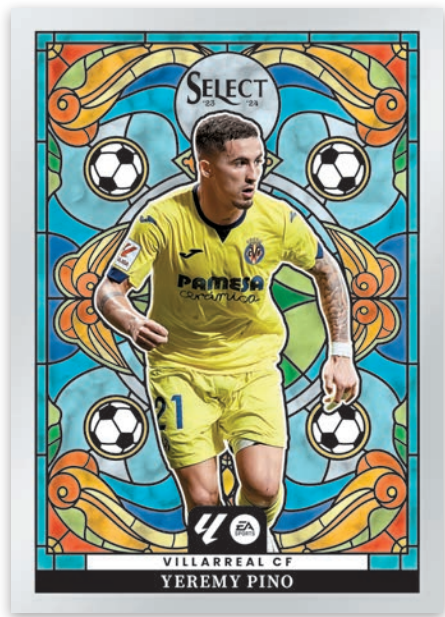

**BASE TERRACE MULTI-COLOR**

Card images are solely for the purpose of design display.

**BASE MEZZANINE ZEBRA**

Card images are solely for the purpose of design display.

**BASE FIELD LEVEL TIE-DYE**

The vibrant and popular Select La Liga Soccer returns for 2023-24 with a spectacular 250-card base set, featuring three distinct levels of collectibility: Terrace, Mezzanine and Field Level and a colorful array of parallels.

Card images are solely for the purpose of design display.

**PITCHSIDE SIGNATURES PURPLE**

Card images are solely for the purpose of design display.

**AUTOGRAPHED MEMORABILIA GOLD**

Card images are solely for the purpose of design display.

**JUMBO SWATCHES**

Chase stunning autograph and memorabilia cards of the biggest La Liga stars in the Select Signatures, Pitchside Signatures and Autographed Memorabilia inserts.

Card images are solely for the purpose of design display.