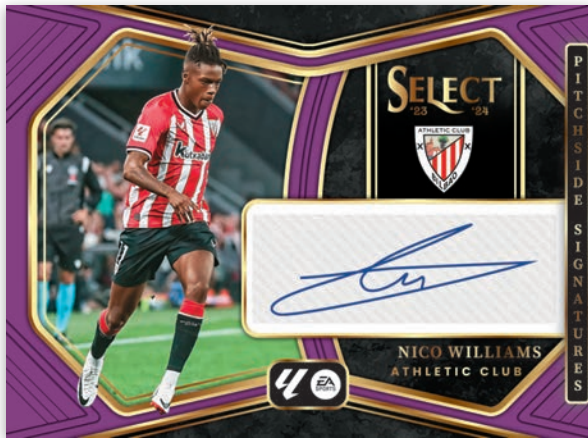

**BASE TERRACE MULTI-COLOR**

Card images are solely for the purpose of design display.

**BASE MEZZANINE ZEBRA**

Card images are solely for the purpose of design display.

**BASE FIELD LEVEL TIE-DYE**

The vibrant and popular Select La Liga Soccer returns for 2023-24 with a spectacular 250-card base set, featuring three distinct levels of collectibility: Terrace, Mezzanine and Field Level and a colorful array of parallels.

Card images are solely for the purpose of design display.

**PITCHSIDE SIGNATURES PURPLE**

Card images are solely for the purpose of design display.

**AUTOGRAPHED MEMORABILIA GOLD**

Card images are solely for the purpose of design display.