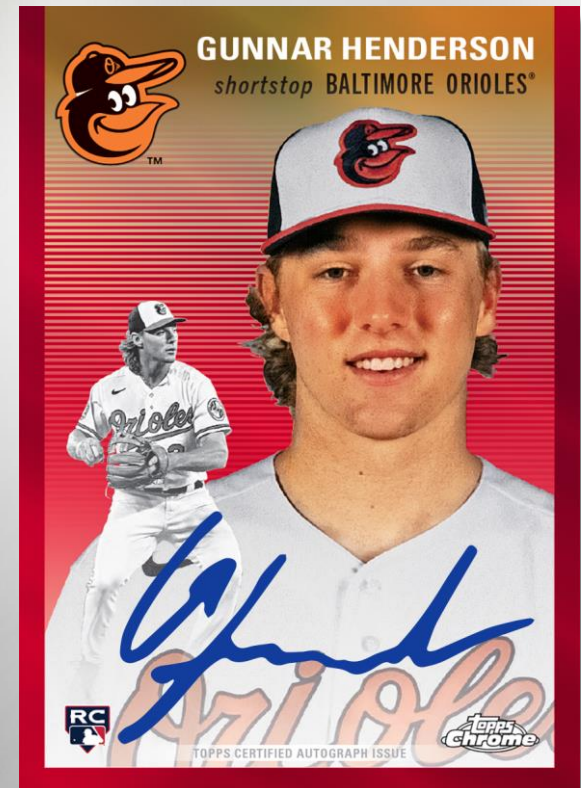

2023

Topps Chrome Platinum

2023

Jumping into another absolute classic in the **Topps** vault, **2023 Topps Chrome Platinum** celebrates the iconic **1954 Topps** design!

Autograph – Orange Refractor Parallel

Collect the entire 500-card **Base Set** across a variety of color and pattern chrome parallels!

Find 1 Autograph Card per Hobby Box!

Autograph – Red Refractor Parallel

Available in Hobby stores Spring 2024!

Base – Rose Gold Mini-Diamond
Refractor Parallel

Base Set – Image Variations - Limited

2023

Topps Chrome Platinum

2023

AUTOGRAPH CARDS

Autograph Card – Platinum Toile Cream /
Red Refractor Parallel

Autograph Parallels