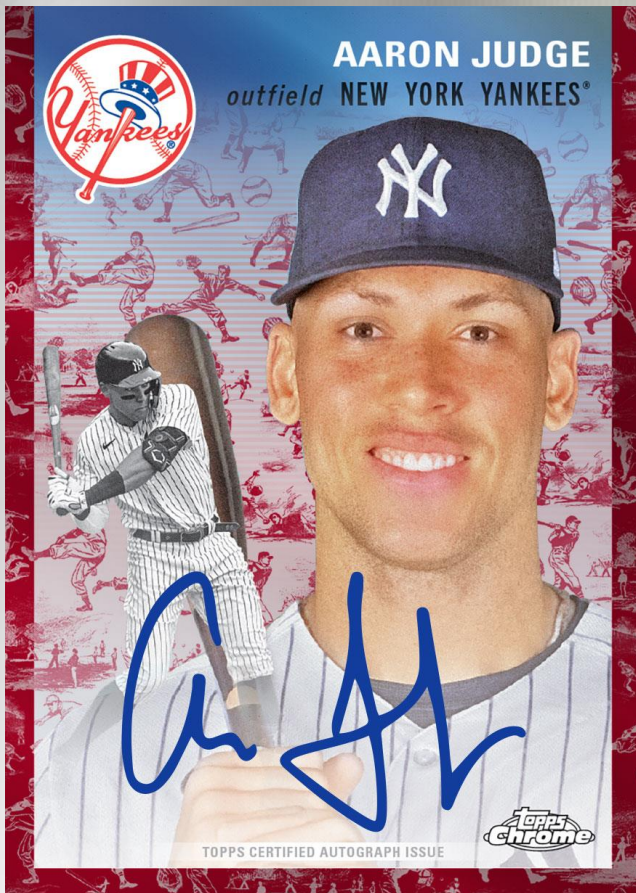

2023

Topps Chrome Platinum

2023

Jumping into another absolute classic in the **Topps** vault, **2023 Topps Chrome Platinum** celebrates the iconic **1954 Topps** design!

Autograph – Orange Refractor Parallel

Collect the entire 500-card **Base Set** across a variety of color and pattern chrome parallels!

Find 1 Autograph Card per Hobby Box!

Autograph – Red Refractor Parallel

Available in Hobby stores Spring 2024!

Base – Rose Gold Mini-Diamond
Refractor Parallel

Base Set – Image Variations - Limited

2023

Topps Chrome Platinum

2023

AUTOGRAPH CARDS

Autograph Card – Platinum Toile Cream /
Red Refractor Parallel

Autograph Parallels