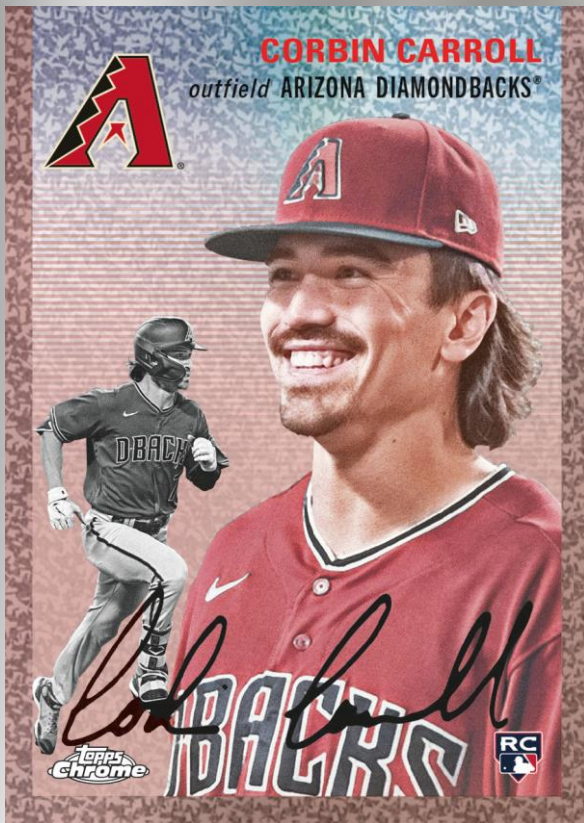

2023

BASE CARDS

Collect a fresh 500-card Base Set on the iconic **1954 Topps** design!

Base Set Parallels

- Refractor Parallel: 1:4 Packs
- X-Fractor Parallel: 1:24 Packs **HOBBY ONLY**
- Topps Refractor Parallel: numbered to 499. **NEW!**
- Blue Mini-Diamond Refractor Parallel: numbered to 199.
- Speckle Refractor Parallel: numbered to 150.
- Platinum Toile Cream/Fuchsia Lava Parallel: numbered to 100. **HOBBY ONLY**
- Platinum Toile White/Green Refractor Parallel: numbered to 99.
- Green Wave Refractor Parallel: numbered to 99.
- Rose Gold Refractor Parallel: numbered to 75.
- Platinum Toile Cream/Rose Gold Refractor Parallel: numbered to 75.
- Rose Gold Mini-Diamond Refractor Parallel: numbered to 75.
- Gold Refractor Parallel: numbered to 50.
- Platinum Toile Gold/Rose Refractor Parallel: numbered to 50.
- Gold Wave Refractor Parallel: numbered to 50. **HOBBY ONLY**
- Platinum Toile Cream/Gold Refractor Parallel: numbered to 50.
- Orange Refractor Parallel: numbered to 25.
- Orange Wave Refractor Parallel: numbered to 25. **HOBBY ONLY**
- Platinum Toile White/Orange Refractor Parallel: numbered to 25.
- Black Refractor Parallel: numbered to 10.
- Platinum Toile Cream/Black Refractor Parallel: numbered to 10.
- Red Refractor Parallel: numbered to 5.
- Platinum Toile Cream/Red Refractor Parallel: numbered to 5.
- Red Lava Refractor Parallel: numbered to 5. **HOBBY ONLY**
- SuperFractor Parallel: numbered 1/1.

Base – Rose Gold Mini-Diamond
Refractor Parallel

Base Set – Image Variations - Limited