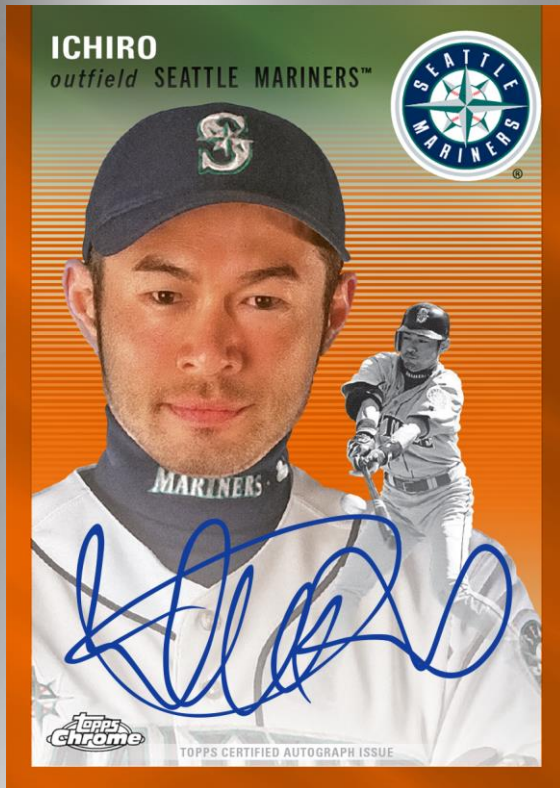

2023

Topps Chrome Platinum

2023

Jumping into another absolute classic in the **Topps** vault, **2023 Topps Chrome Platinum** celebrates the iconic **1954 Topps** design!

Autograph – Orange Refractor Parallel

Collect the entire 500-card **Base Set** across a variety of color and pattern chrome parallels!

Find 1 Autograph Card per Hobby Box!

Autograph – Red Refractor Parallel

Available in Hobby stores Spring 2024!

Base – Rose Gold Mini-Diamond
Refractor Parallel

Base Set – Image Variations - Limited

2023

Topps Chrome Platinum

2023

AUTOGRAPH CARDS

Autograph Card – Platinum Toile Cream /
Red Refractor Parallel

Autograph Parallels